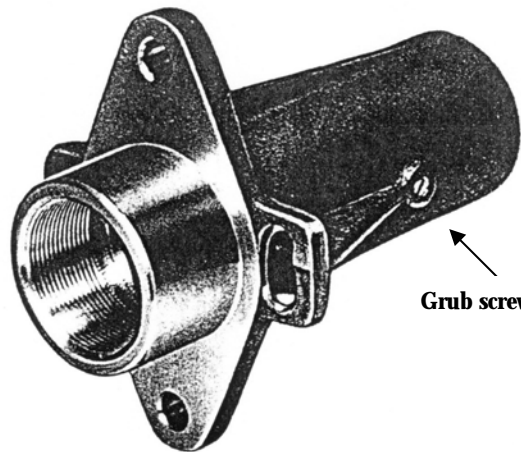

Grub screw

Grub screw

### Stern bearing for plastic bonding

Stern bearing with replaceable water-lubricated rubber bearing. Ribbed surface for secure bonding.

### Stern bearing for bolting

Stern bearing for bolting into wooden or fibre glass hulls. Replaceable water-lubricated rubber bearing.

Axel ø mm	Ytterfläns A ø mm	Inre B ø mm	Inplast C längd mm	Best nr
25	56	52	120	827885-5
30	64	60	155	827886-3
35	70	66	168	827887-1

Axel ø mm	Längd A mm	ø B mm	Håldeln C mm	Bredd D mm	Best nr
25	113	52	96	65	827780-8
30	140	58	100	73	827781-6
35	154	66	108	77	827782-4
40	154	70	118	80	828162-8
45	180	74	126	88	828188-3