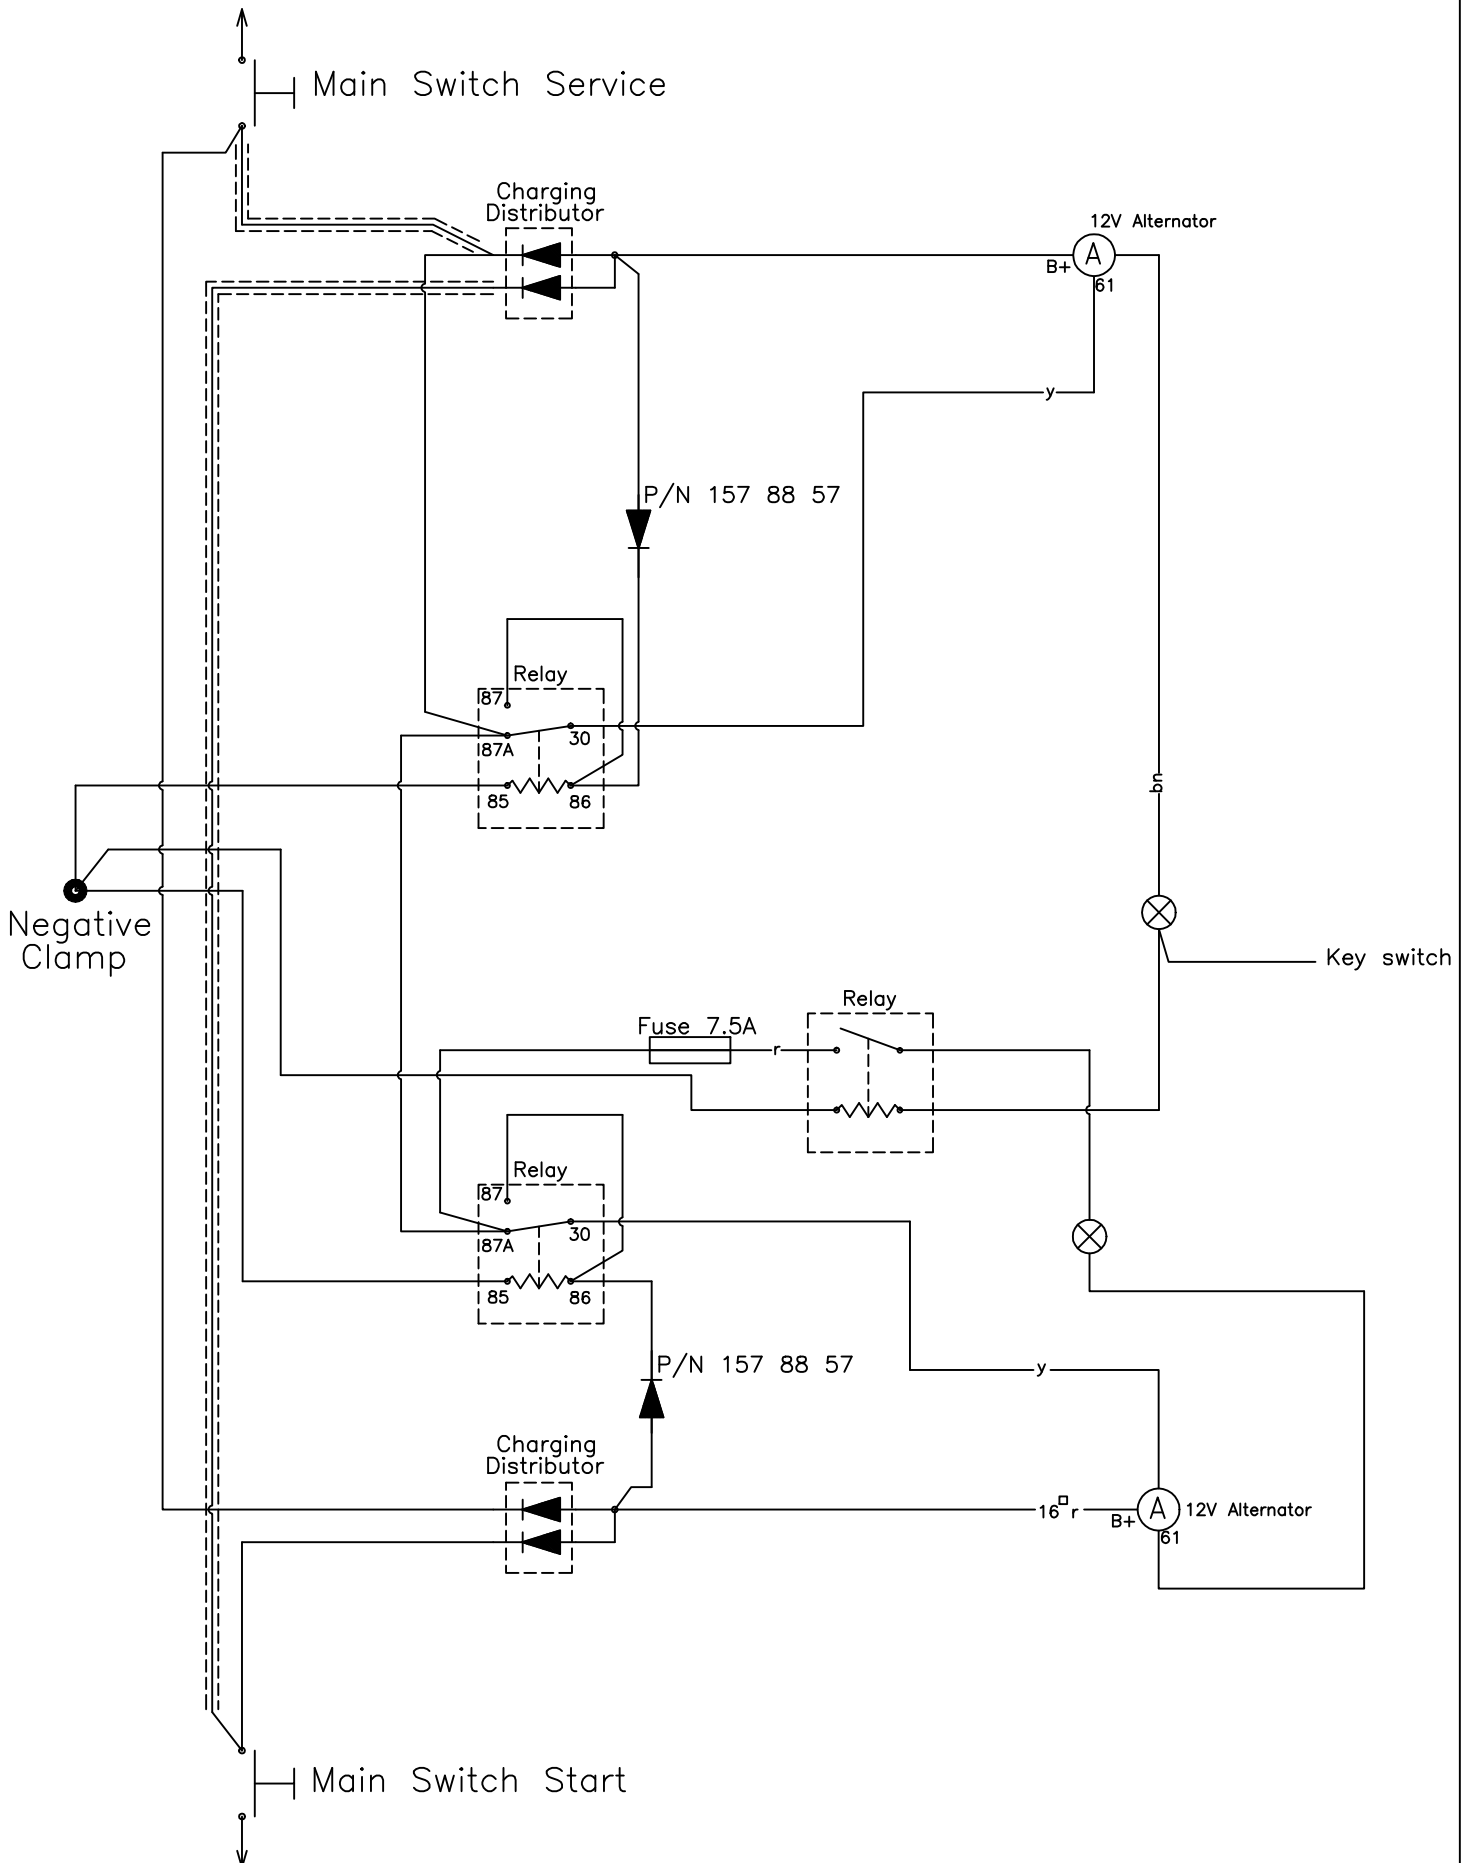

Connection Box

Light with Switch (Wardrobe etc.)

Light with Switch (Gold Lamp)

Light (Ceiling)

Switch

Light (Meta List)

Low Current Outlet (12V or 24V)

Marked Cable = Negative

Colours:

w = white
 b = black
 r = red
 gr = grey
 gn = green
 y = yellow
 vi = violett
 or = orange
 bl = blue
 bn = brown
 tr = transparent

Foot contacts