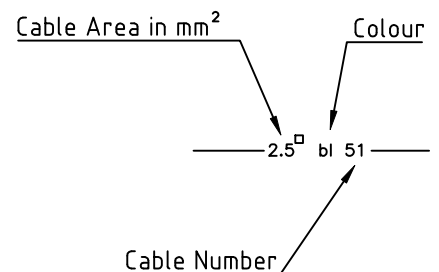

Connection Box

Light with Switch (Wardrobe etc.)

Light with Switch (Gold Lamp)

Light (Ceiling)

Switch

Light (Meta List)

Low Current Outlet (12V or 24V)

Marked Cable = Negative