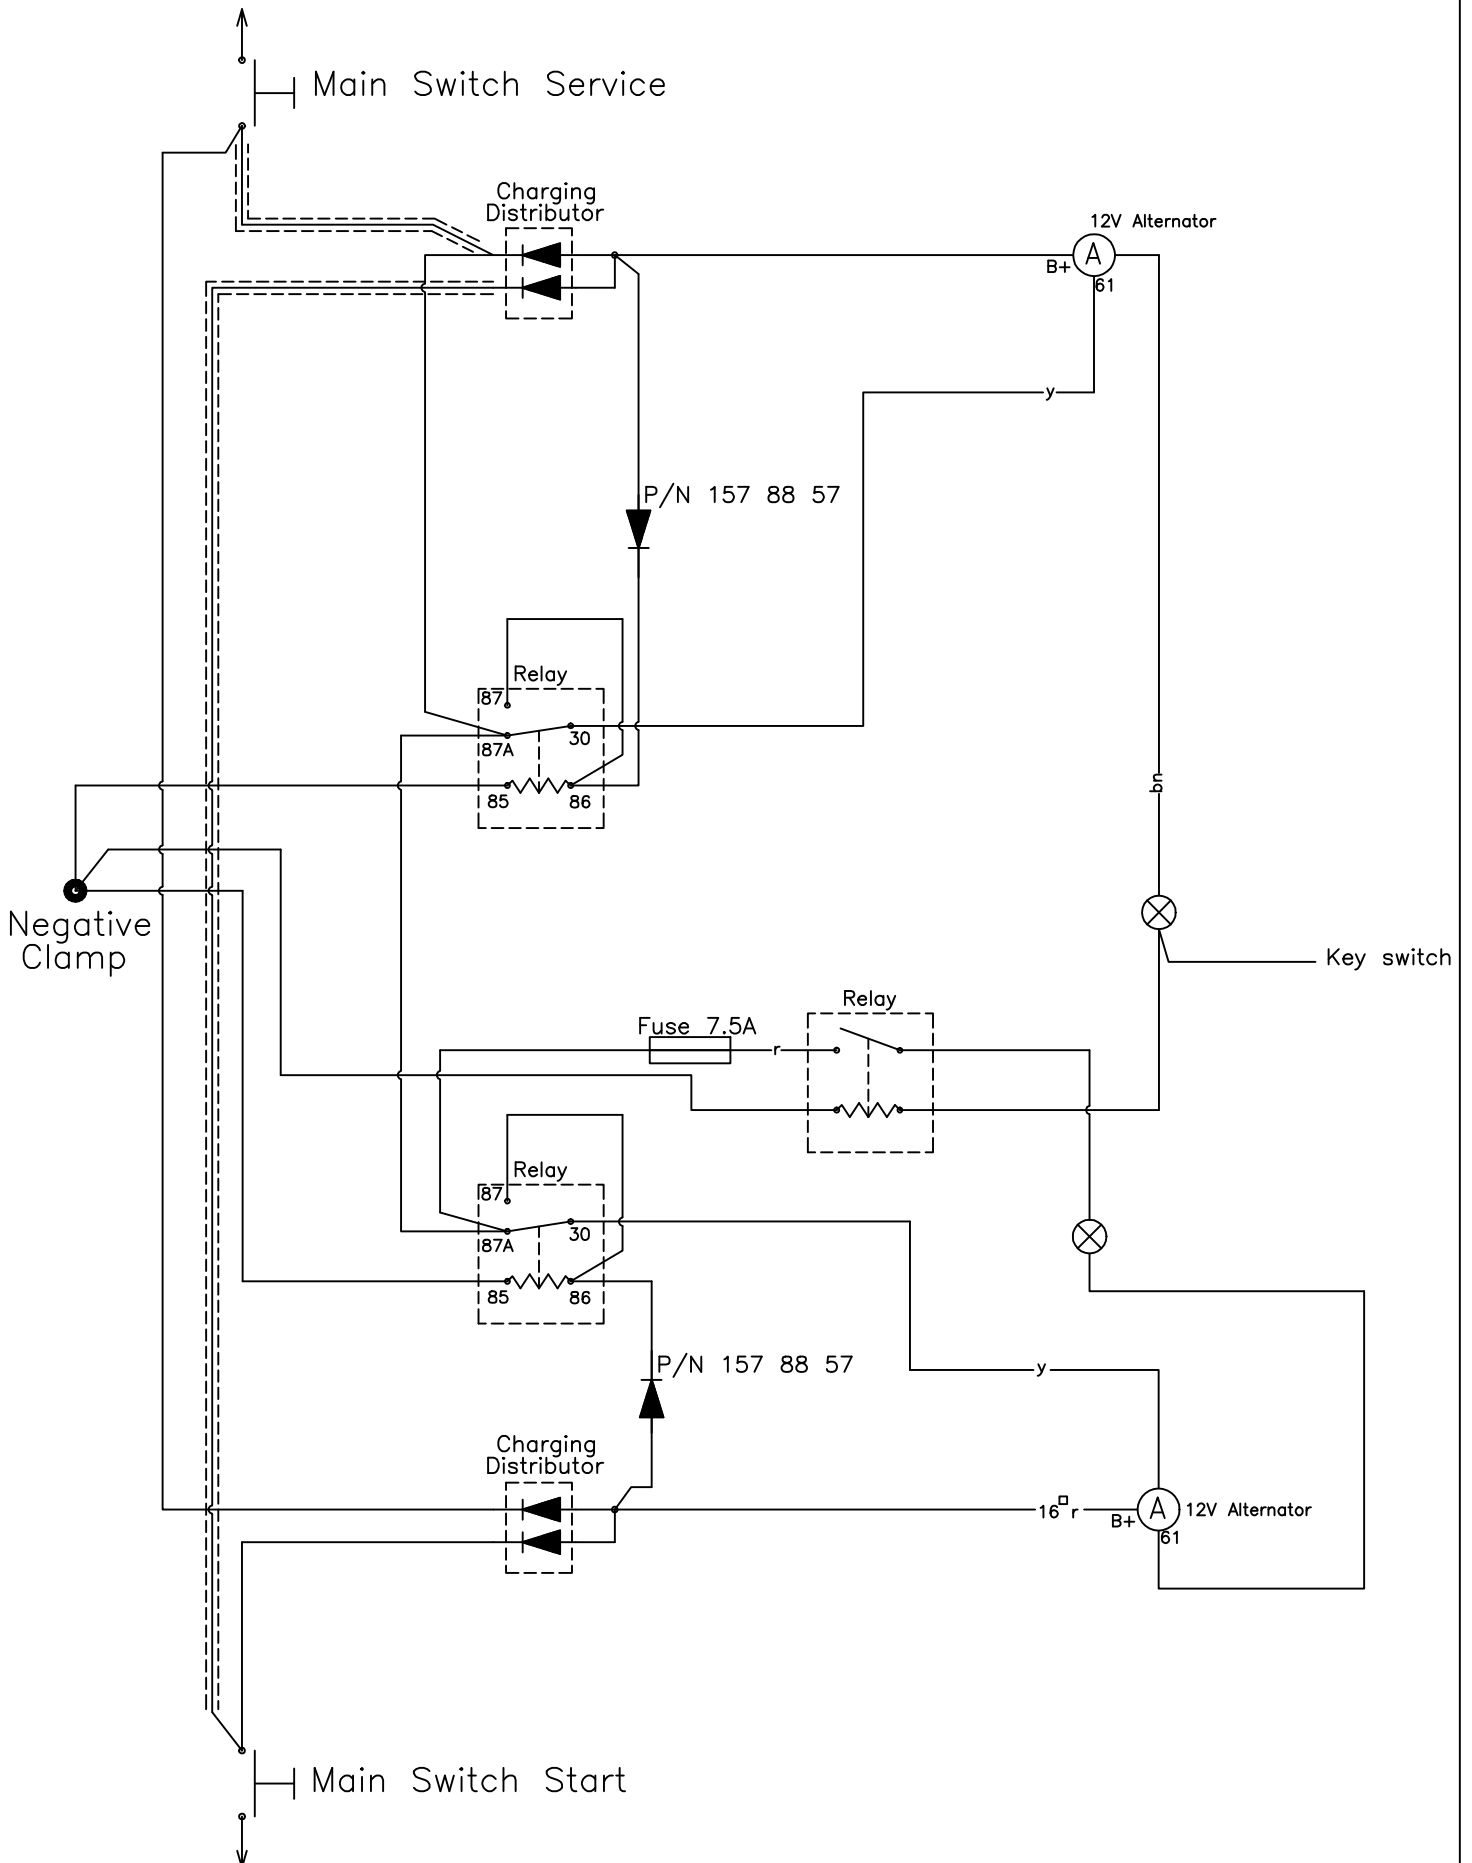

Connection Box

Light with Switch (Wardrobe etc.)

Light with Switch (Gold Lamp)

Light (Ceiling)

Switch

Light (Meta List)

Low Current Outlet (12V or 24V)

Marked Cable = Negative

### Colours:

w = white  
 b = black  
 r = red  
 gr = grey  
 gn = green  
 y = yellow  
 vi = violett  
 or = orange  
 bl = blue  
 bn = brown  
 tr = transparent

Foot contacts