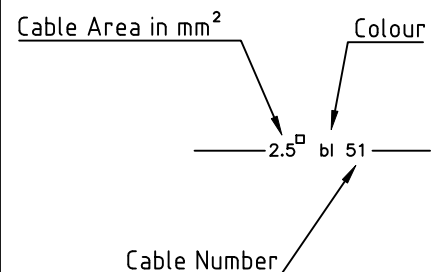

Connection Box

Light with Switch (Wardrobe etc.)

Light with Switch (Gold Lamp)

Light (Ceiling)

Switch

Light (Meta List)

Low Current Outlet (12V or 24V)

Marked Cable = Negative