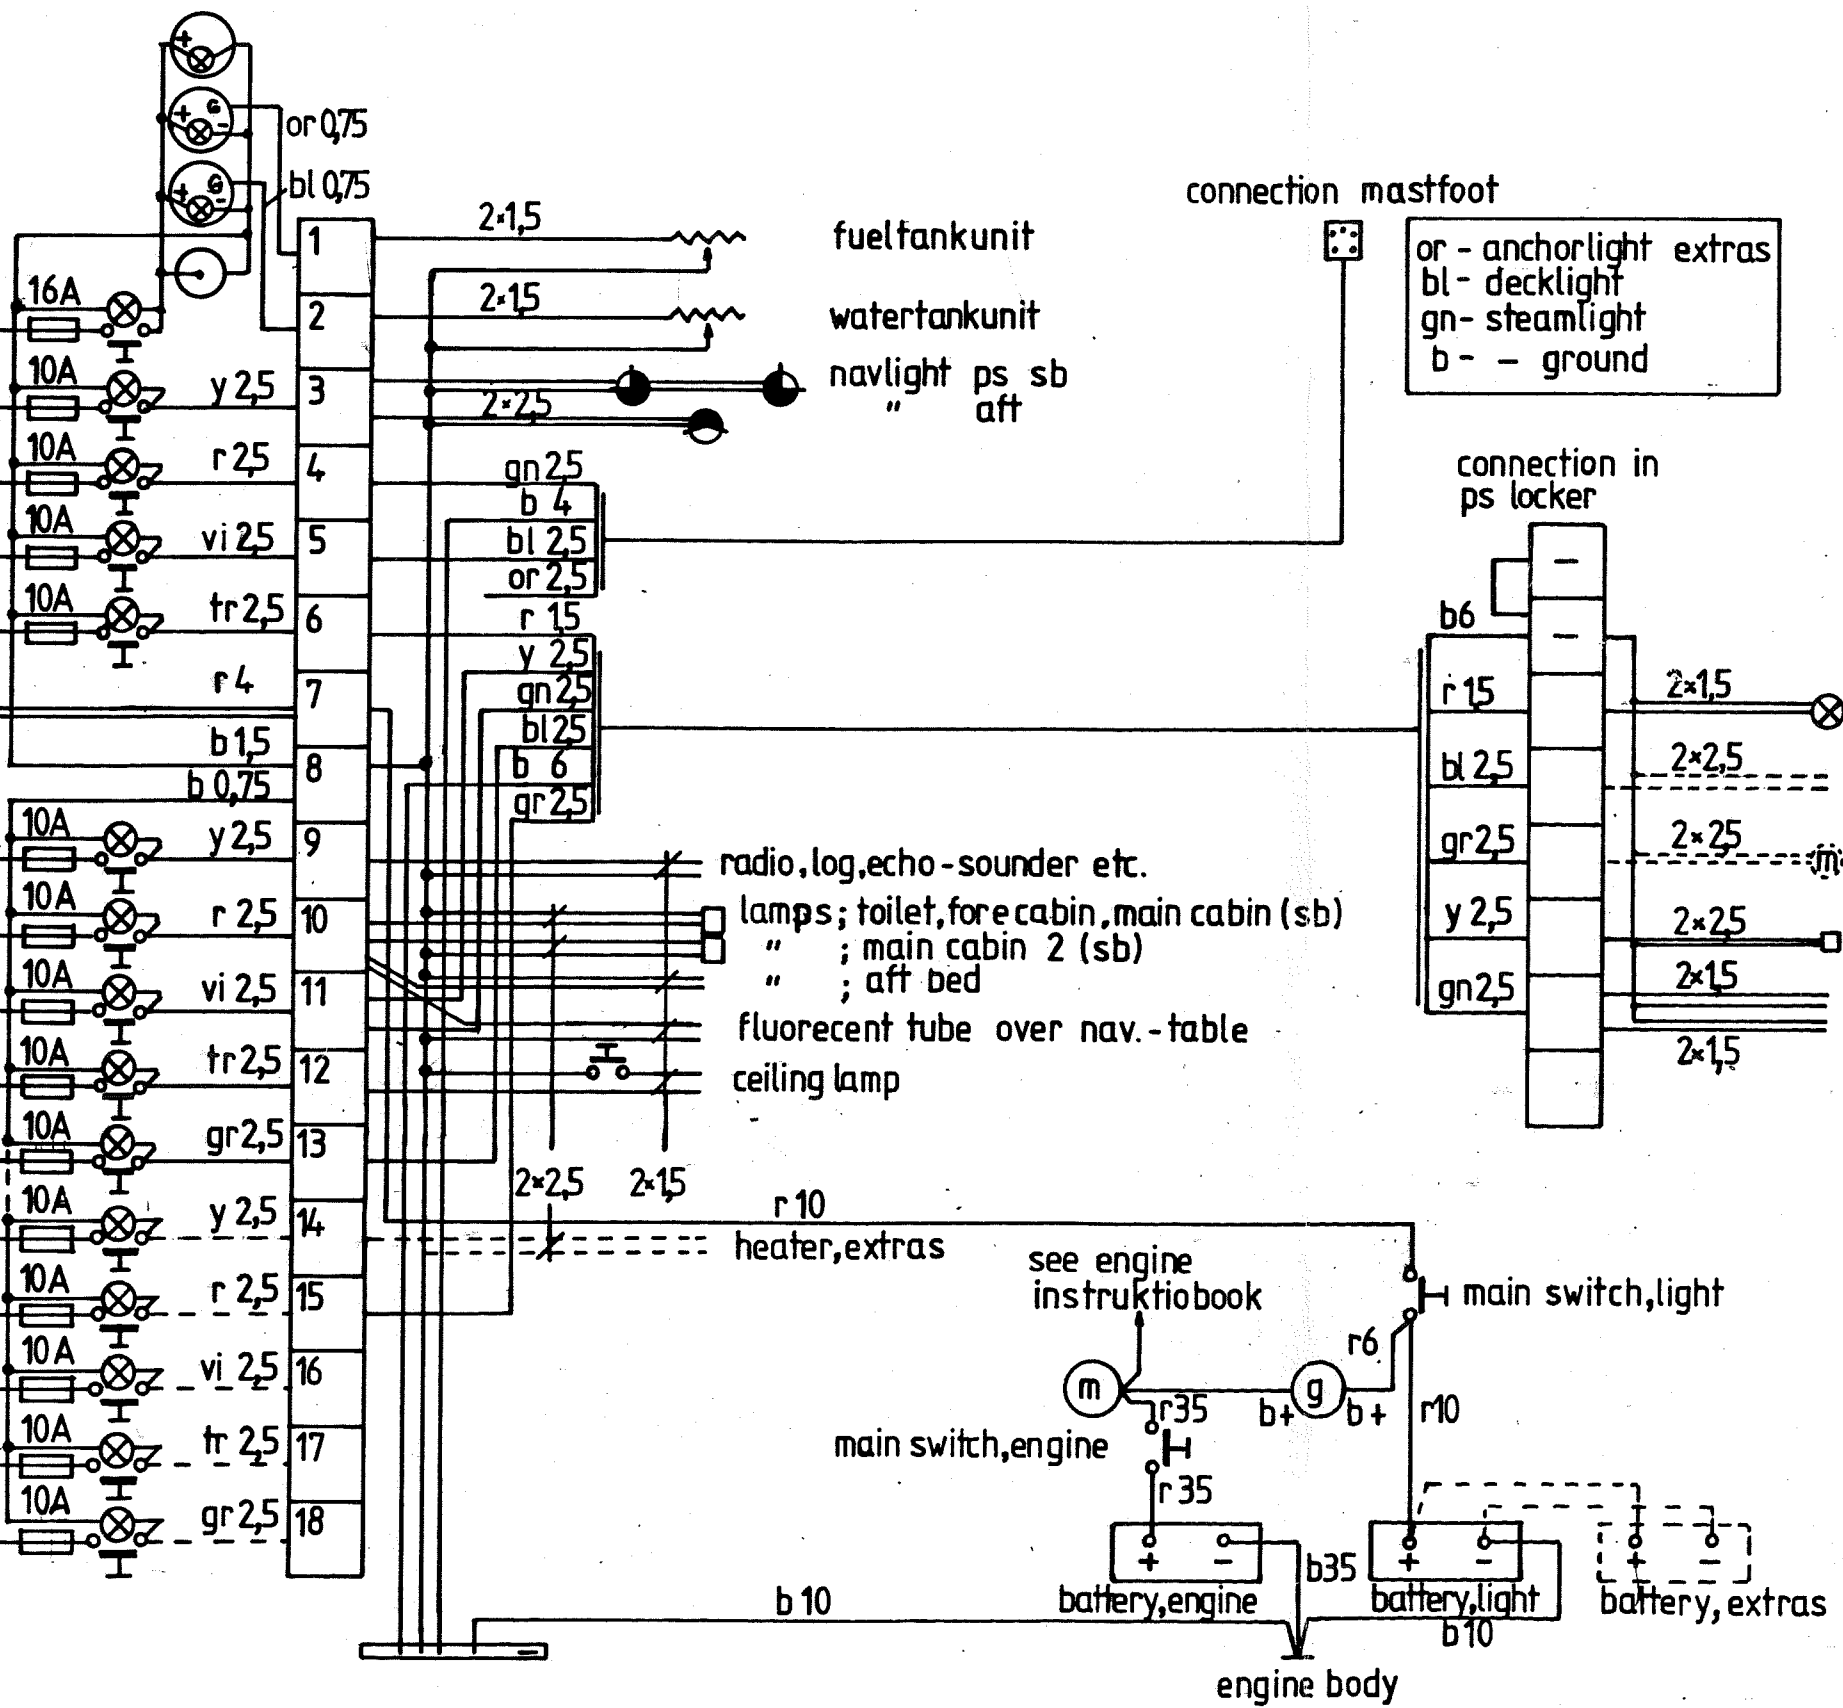

voltmeter  
 fuellevel  
 waterlevel  
 outlet  
 instrum. 1  
 sidelights  
 mastlight  
 decklight  
 compass-light  
 instrum. 2  
 lights 1  
 lights 2  
 lights 3  
 refrigra-  
 tor  
 heater  
 fw.-pump  
 extras

area in mm<sup>2</sup>

w	white
b	black
r	red
gr	grey
gn	green
y	yellow
vi	violet
or	orange
bl	blue
bn	brown
tr	transperant

compasslight  
 refrigator, extras  
 frechwaterpump, extras  
 lamps; fore cabin, toilet, main cabin 2 (ps)  
 outlet toilet  
 fluorecent tube pantry  
 lamp main cabin (ps)