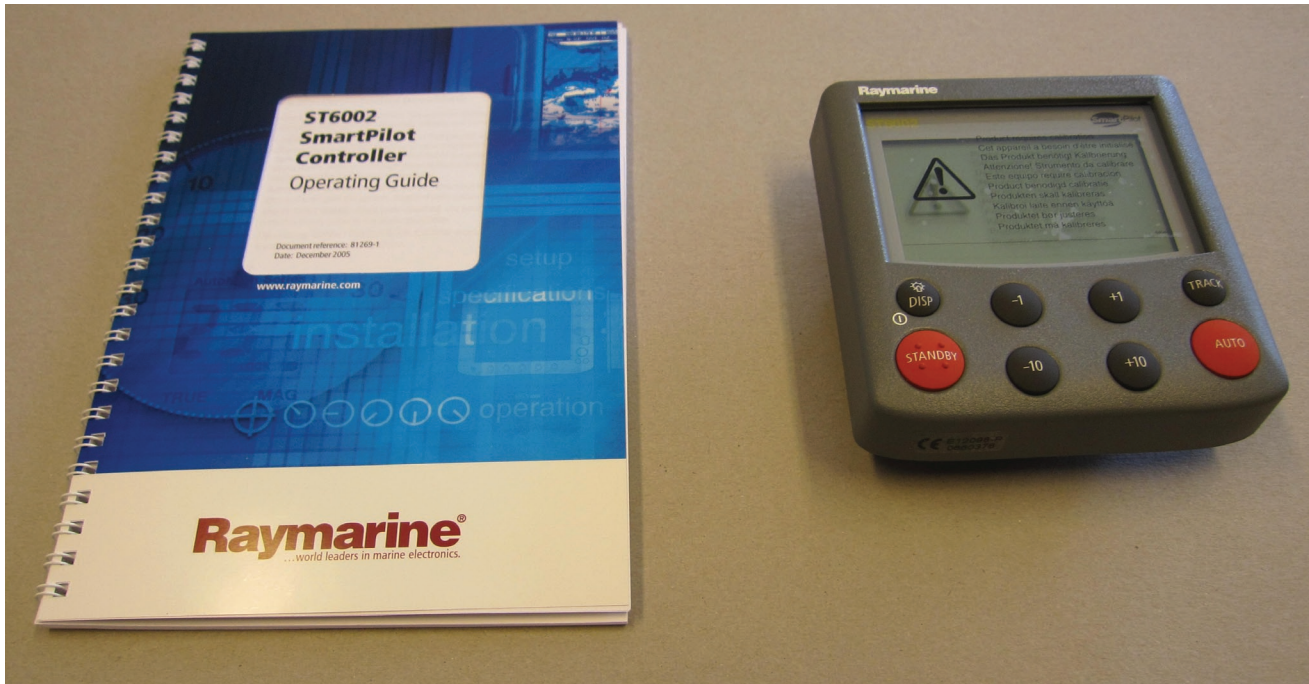

## Raymarine ST 6002 autopilot display

Raymarine ST 6002 autopilot display.  
Ideal for use as remote control over sliding hatch or at inner chart table.

New, never used.

Regular price 6 695 SEK. Now only 4 300 SEK ex yard.